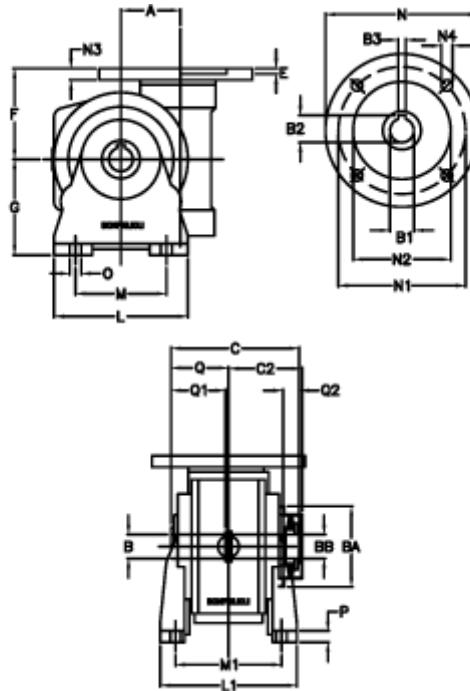

Article number: 390204401432736

Description: Worm Gear with Torque Limiter
VF 44-L2-V-14-P71B5

Measures

a	= 44.60	C2	= 48	M1	= 81.0	Q	= 32.0
B	= 18	Description	= VF 44V-xx-71B5	N	= 160	Q1	= 32
B1 E7	= 14	E	= 2.0	N1	= 130	Q2	= 12
B2	= 16.3	F	= 65	N2	= 110		
B3 H9	= 5	g	= 72	N3	= 10.5		
BA	= 40	L	= 90	N4	= 9,5		
BB H7	= 11	L1	= 98.0	O	= 8.5		
C	= 79	m	= 52	P	= 10		